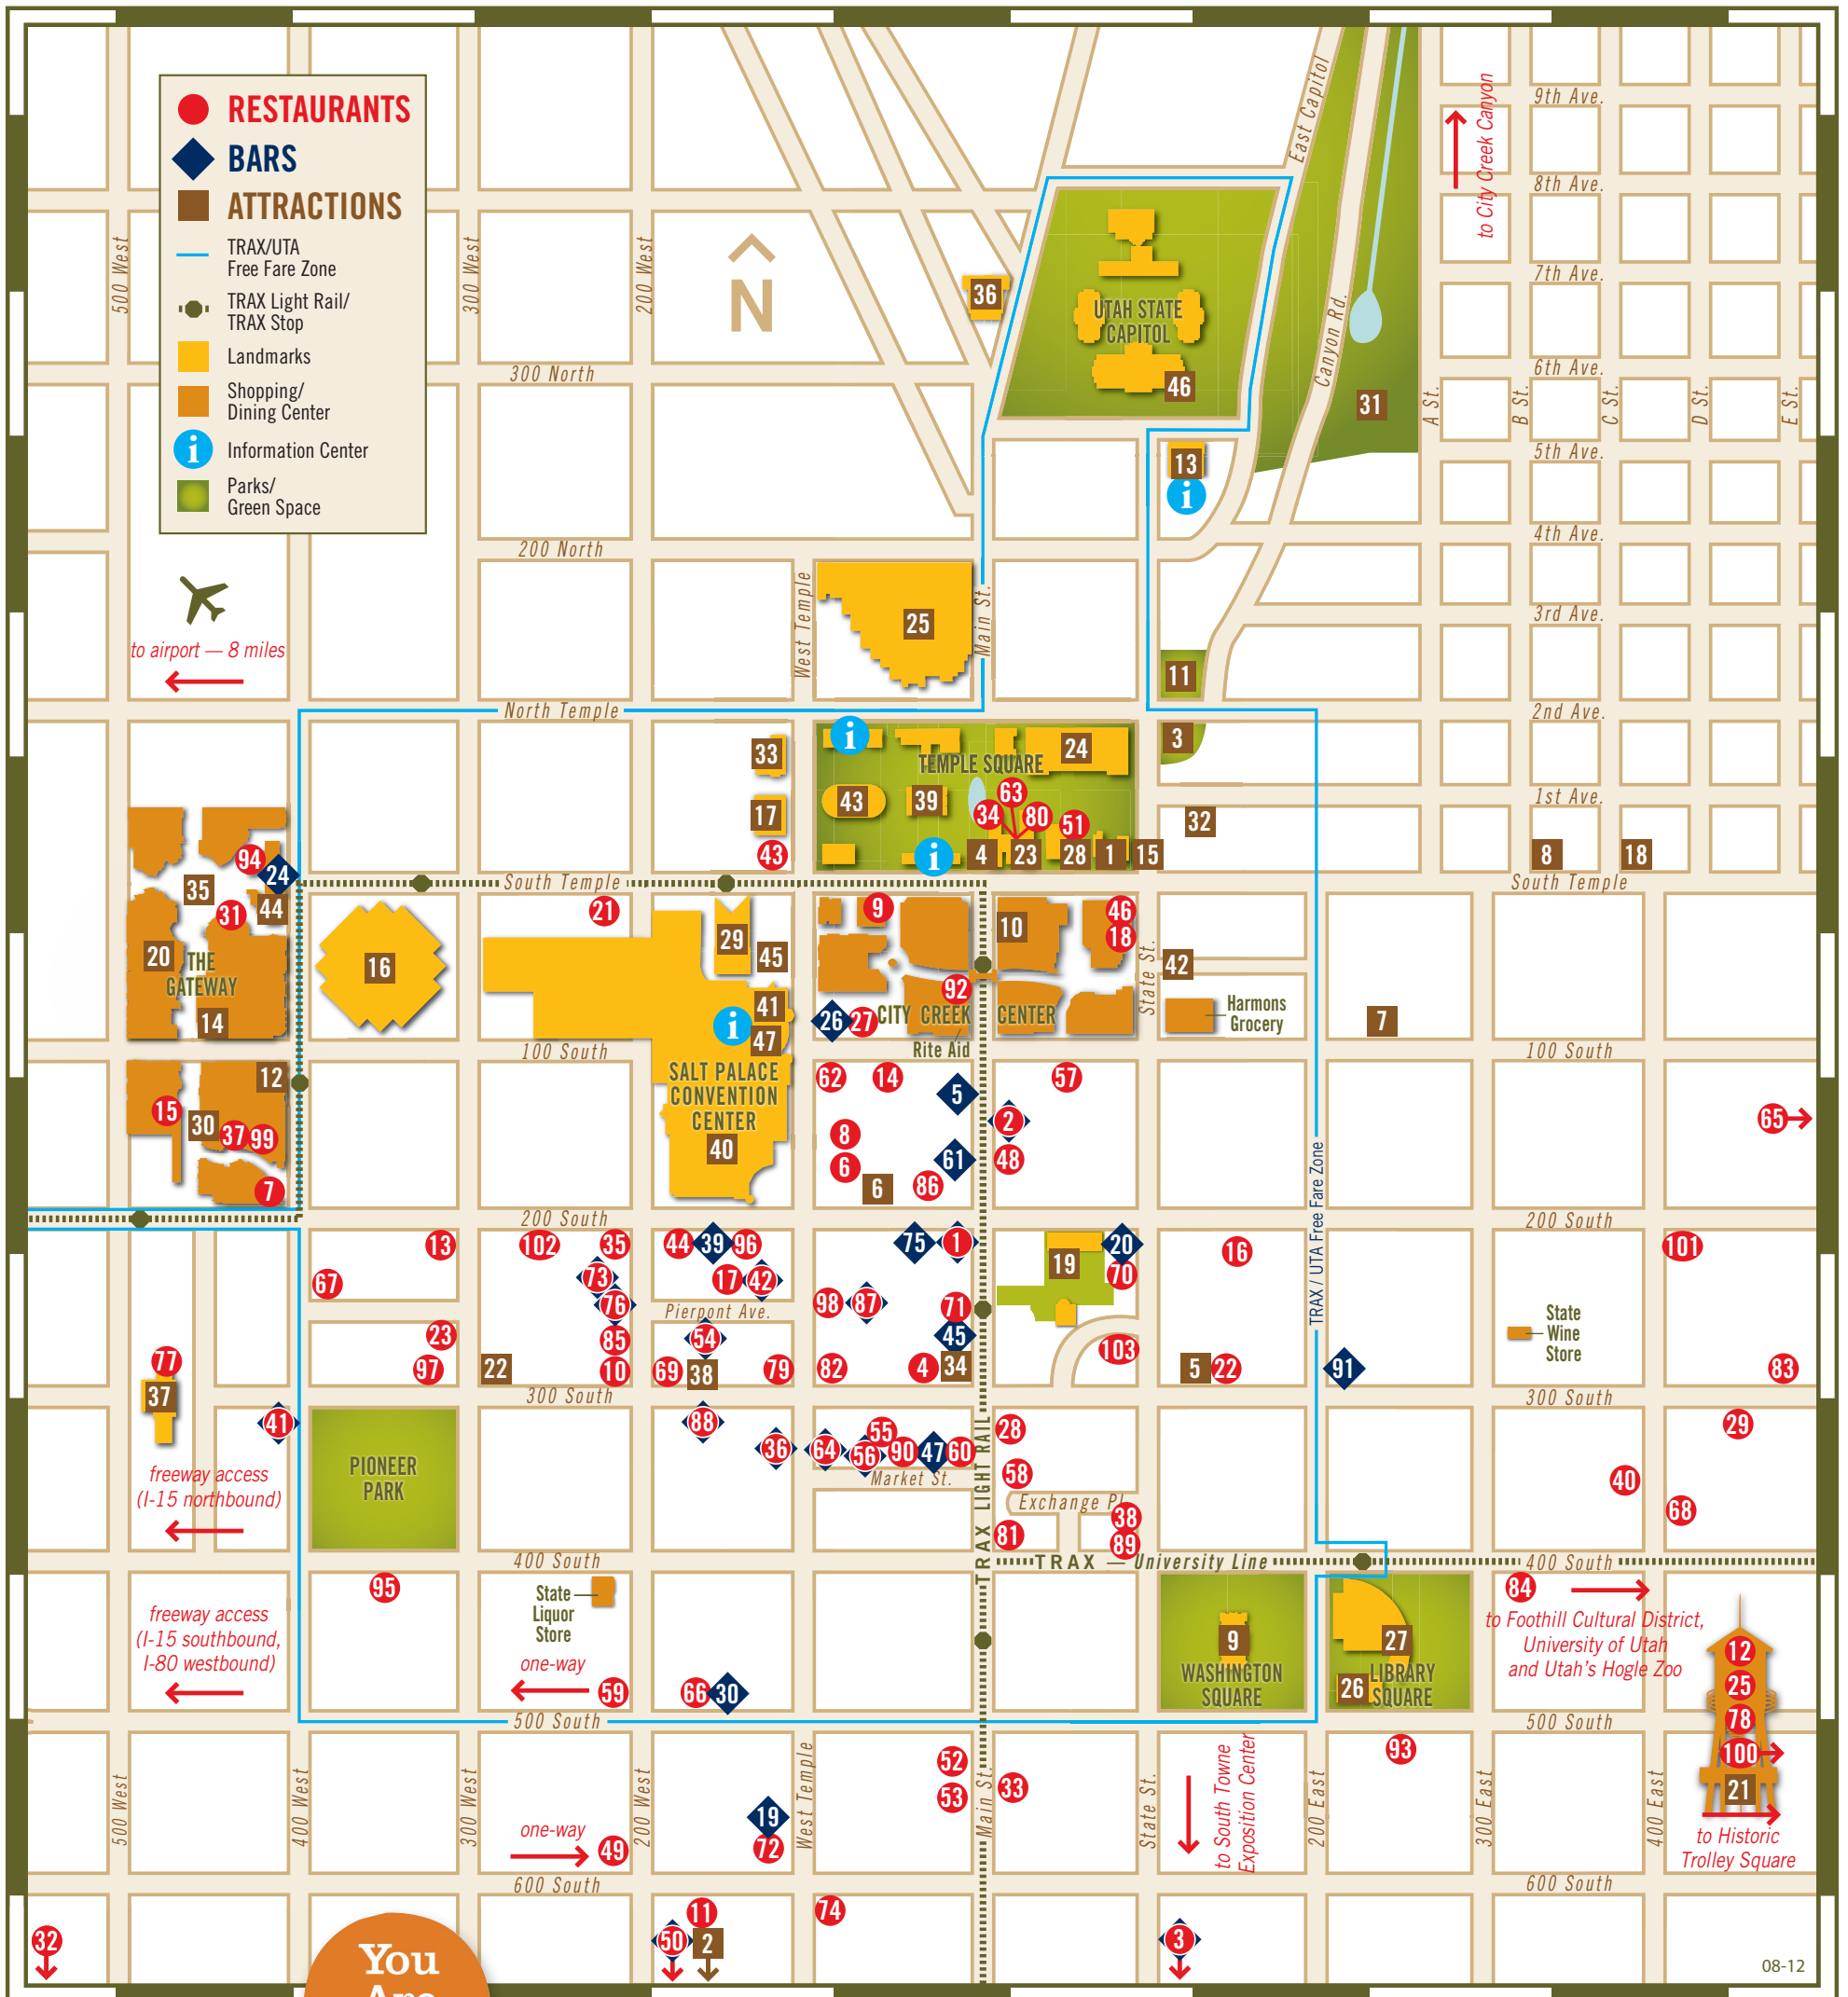

Visit SALT LAKE

Salt Lake Downtown RESTAURANTS, BARS & ATTRACTIONS

You Are Here

Salt Lake in the palm of your hand.

visitsaltlake.com

Different by Nature.

- facebook.com/VisitSaltLake
- twitter.com/VisitSaltLake
- **UPCOMING EVENTS**
  VisitSaltLake.com/events